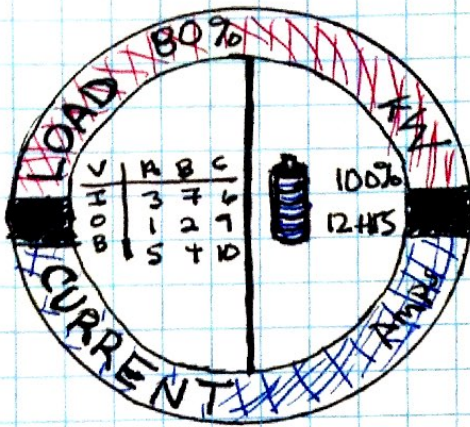

Process

Projet

Gauge

- ① LOAD (#1) → also use % instead of kW
- ② Battery Capacity (#2)
- ③ Voltage

Load on Battery?
 UPS = Load?
 Bypass = Utility

• All vs Active alarms ⇒ latched vs unlatched
 ↳ delayed alarms (push to control board)