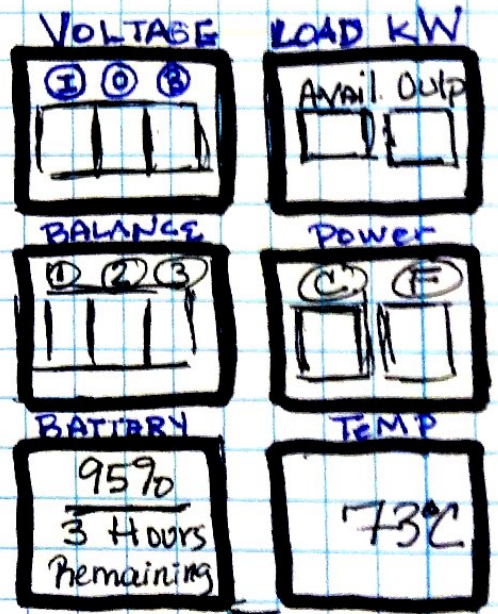

🕒 History

🔍 AUDIT

📱 Device

🌐 System

Info Graphic - AC Power

- ① Voltage
- Bypass, Input, Output
- ② Load
- kW, Avail, Output
- ③ Phase Balance
- A, B, C
- ④ Battery Remaining
- % , Hours
- ⑤ Power Factor
- Current, Frequency
- ⑥ Temperature

InfoGraphic - AC Power

V	L
BAL.	Bat.
Power	Temp

V	L
BL.	BT.
P.	T.

V	L		
BL	BT	P	T

V	L
BL	BT
	P
	T

V	L	
BL	BT	P
		T

V			
L			
BT	BL	P	T

Dynamic InfoGraphic- AC Power & Trellis