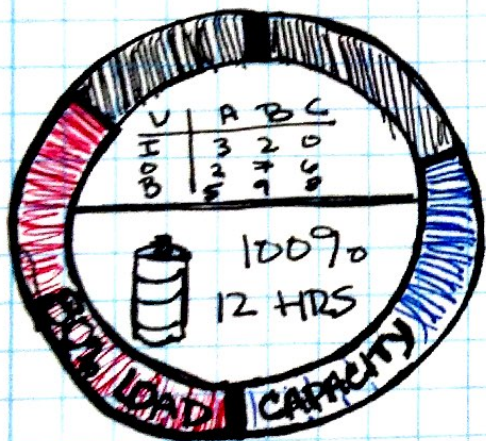

Process

Projet

Gauge

- ① LOAD (#1) → also use % instead of kW
- ② Battery Capacity (#2)
- ③ Voltage

Load on Battery?
 UPS = Load?
 Bypass = Utility

• All vs Active alarms ⇒ latched vs unlatched
 ↳ delayed alarms (push to control board)