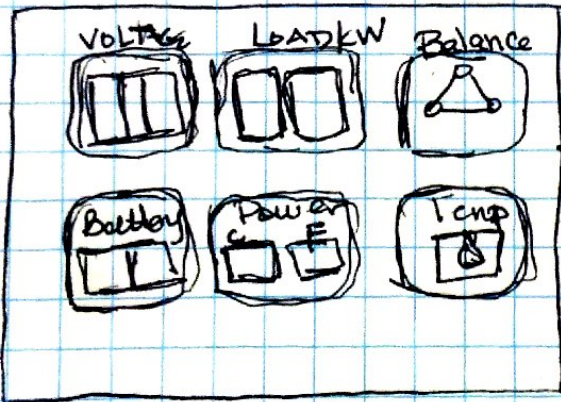

🕒 History

🔍 AUDIT

📱 Device

🌐 System

Info Graphic - AC Power

- ① Voltage
- Bypass, Input, Output
- ② Load
- kW, Avail, Output
- ③ Phase Balance
- A, B, C
- ④ Battery Remaining
- % , Hours
- ⑤ Power Factor
- Current, Frequency
- ⑥ Temperature

InfoGraphic - AC Power

V	L
BAL.	Bat.
Power	Temp

V	L
BL.	BT.
P.	T.

V	L		
BL	BT	P	T

V	L
BL	BT
	P
	T

V	L	
BL	BT	P
		T

V			
L			
BT	BL	P	T

Dynamic InfoGraphic- AC Power & Trellis

① Global Map

① Connections
(+Cabling)

- ① Voltage
- ② Load
- ③ Phase Balance
- ④ Battery Rem.
- ⑤ Power Factor
- ⑥ Temp.

Web-Based App (Trellis)

Landscape - Tray

Menu - Portrait

Menu - ~~Landscape~~ LANDSCAPE