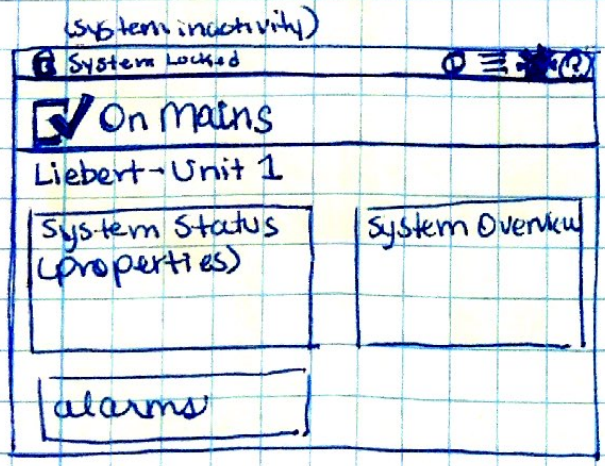

AC Power - General Notes

• Powerflow:

- Green - normal
- Orange - marginal
- black - potentially hot
- Grey - no voltage

• Symbols:

- rectifier
- bypass
- DC data bus
- inverter
- battery

Time Remaining:

- Inverter Overload
- Static Switch "
- Battery (DC Source)
- Automatic Retransfer
- Regeneration
- ECO Mode

• Navigation

- Events
- Metering
- Operation
- Reports

Goals:

- ① manage power systems + processes
- ② optimize system performance
- ③ prevent abnormal conditions
  ↳ recognize + act when problem occurs

- Merco 2 Concepts: ① Supercharger ② Superconductor
- Merco Personas: ① Service Technician ② Facilities Manager

- ① - date, time
- project details

- ≡ - Status - system overview, system health, ^{alarms} history
- logs - event log, battery, UPS events, alarm ^{energy, service}
- operation - battery, unit operation, system units
- service - component, unit, history
- alarms
- settings → unit, threshold, display
- about - configure panels,
- log out - network, SMTP,
- reports - manage roles, PIN setup,
- demo mode? - restore defaults